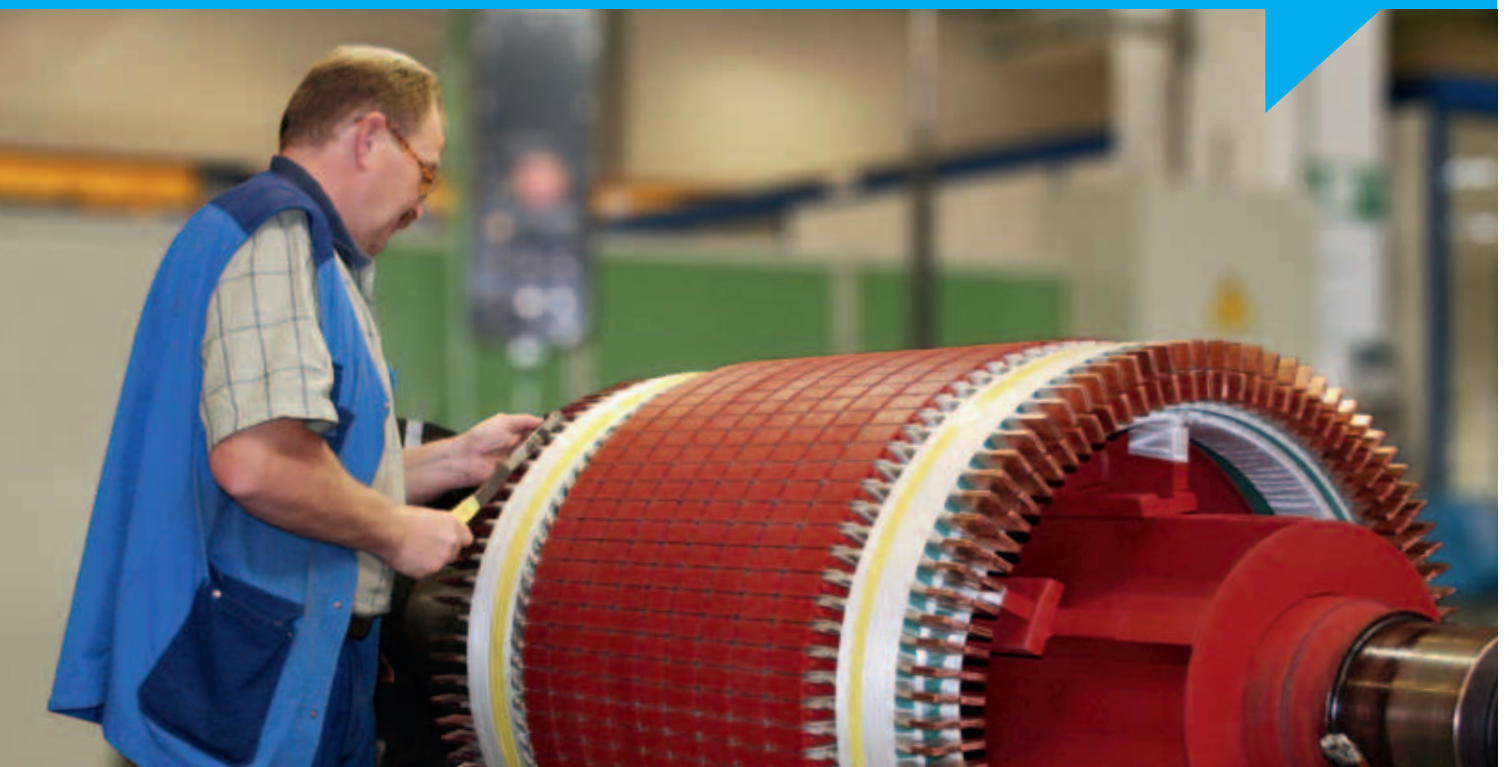

BLUMENBECKER

WE DELIVER SOLUTIONS

AUTOMATION TECHNOLOGY ENGINEERING INDUSTRIAL TRADE **INDUSTRIAL SERVICE** TECHNICS

REFERENCE // Repair of a slipring motor // HeidelbergCement AG

CLIENT:

HEIDELBERGCEMENT

HeidelbergCement AG
Zementwerk Ennigerloh
Zur Anneliese 11
59320 Ennigerloh

Execution: 2009
Location: Ennigerloh

COMPLETE SERVICE FOR ELECTRICAL MACHINERY

Years of experience, backed-up by a qualified training and professional development programme, have provided our versatile fitters and servicing technicians with extensive expertise in the servicing, assembly and repair of electrical machinery. As well as repairing all makes and types of drive machines our specialist personnel are equipped to service and repair pumps, transformers, electromagnets and other electrical equipment.